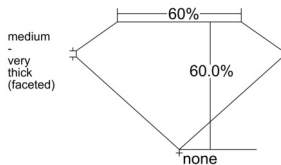

GIA®

FACSIMILE

GIA REPORT 1548533728

Verify this report at GIA.edu

GIA NATURAL DIAMOND DOSSIER®

January 29, 2026
GIA Report Number 1548533728
Shape and Cutting Style ..... Heart Brilliant
Measurements ..... 5.17 x 5.82 x 3.49 mm

GRADING RESULTS

Carat Weight ..... 0.60 carat
Color Grade I
Clarity Grade VS1

ADDITIONAL GRADING INFORMATION

Polish ..... Excellent
Symmetry ..... Excellent
Fluorescence ..... None
Clarity Characteristics ..... Crystal, Indented Natural
Inscription(s): GIA 1548533728

PROPORTIONS

Profile not to actual proportions

GRADING SCALES

GIA COLOR SCALE		GIA CLARITY SCALE			
COLORLESS	D	VERY VERY SLIGHTLY INCLUDED	FLAWLESS		
	E		INTERNALLY FLAWLESS		
	F	VERY SLIGHTLY INCLUDED	VS₁		
	G		VS₂		
	H		VS₁		
	NEAR COLORLESS	I	SLIGHTLY INCLUDED	SI₁	
		J		SI₂	
		FAINT	K	INCLUDED	I₁
			L		I₂
			M		I₃
VERT LIGHT	N		LIGHT		
	O				
	P				
	Q				
	R